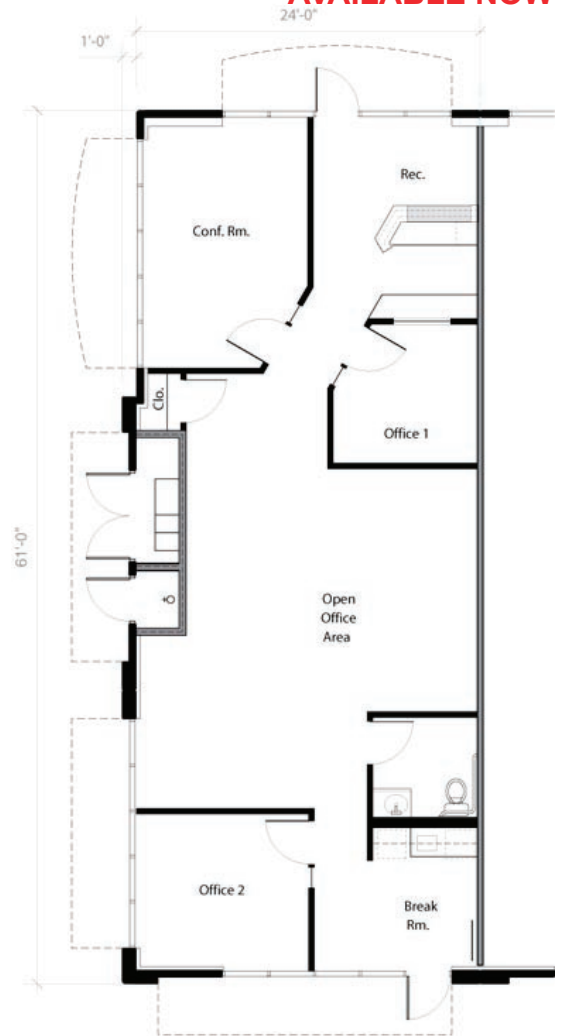

REYNOLDS & BROWN

**4051 Lone Tree Way, Suite A  
Antioch, CA 94531**

**1,481 sf.**

Plug & Play Space Available. Reception area, 2 private offices, open office area, conference room & breakroom.

**AVAILABLE NOW**